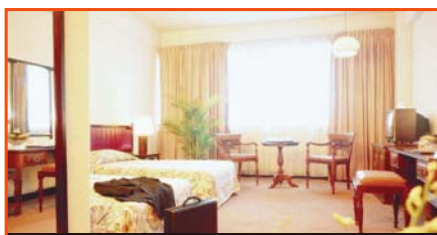

Hotel Royal

www.hotelroyal.com

36 Newton Road, Singapore 307964

Tel | (65) 6426 0168

Room Amenities | 331 rooms and suites ■ In-room safe, iron/ironing board ■ Minibar and coffee/tea making facilities ■ IDD telephone lines, satellite and Cable TV

Hotel Facilities | Wireless broadband Internet access ■ 24 hrs room service ■ Self-service coin-operated launderette ■ Gym, outdoor swimming pool ■ Restaurant and bar

Location | A 5-min walk to Novena MRT station with four major shopping malls and minutes away from Orchard Road.

Hotel Category | *Superior*
★★★★★