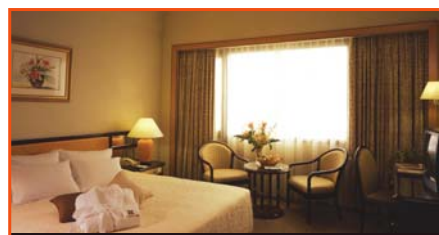

Landmark Village Hotel

www.stayvillage.com

390 Victoria Street, Singapore 188061

Tel | (65) 6297 2828

Room Amenities | 393 rooms ■ Cable TV channels, IDD telephone ■ Minibar and coffee/tea making facilities

Hotel Facilities | Room service ■ Outdoor swimming pool ■ Fitness room ■ Business centre ■ Restaurant ■ Tour desk ■ Wireless Internet access

Location | Located at the heart of Singapore's historical district.

Hotel Category | *Superior*
★★★★★