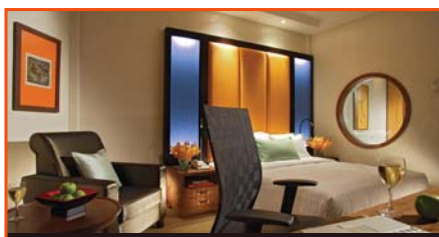

Orchard Hotel Singapore

www.orchardhotel.com.sg

442 Orchard Road, Singapore 238879
Tel | (65) 6734 7766

Room Amenities | 653 rooms in twin blocks ■ IDD telephone and voicemail ■ Coffee/tea making facilities ■ High speed broadband ■ Complimentary daily newspaper

Hotel Facilities | Fitness centre, outdoor swimming pool, putting green ■ 24 hrs room service, IT butler service, doctor-on-call ■ Valet and limousine services ■ Restaurants and bar, shopping arcade ■ Business, meeting, conference and wedding facilities ■ Travel and tour arrangement, concierge

Location | Located in the heart of Orchard Road.

Hotel Category | *Superior*
★★★★★