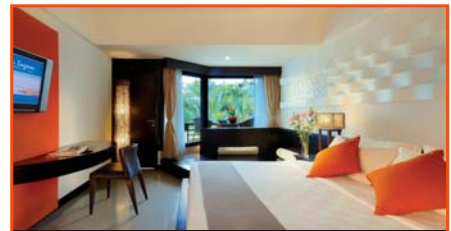

Bintan Lagoon Resort

www.bintanlagoon.com

Jalan Indera Segara, Site A12, Bintan Utara, Lagoi
Kepri 29155, Indonesia
Tel | (65) 6223 3223

Room Amenities | 473 rooms, suites and villas ■ TV, modern Indonesian designer teak furniture ■ Bravat designer bathtubs and sanitary ware ■ Hairdryer ■ In-room fridge ■ High speed Internet access (upon request)

Hotel Facilities | 11 wine & dine options ■ 9 function rooms, outdoor events locations ■ 2 18-hole championship golf courses ■ Spa, clubbing hotspot ■ Recreational and team building activities ■ 2.2km private beach

Location | 55 min from Singapore by high speed ferry.

Hotel Category | Superior ★★★★★