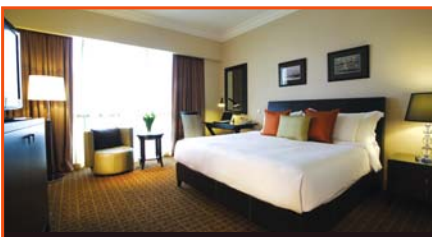

Grand Copthorne Waterfront Hotel

www.grandcopthorne.com.sg

392 Havelock Road, Singapore 169663
Tel | (65) 6733 0880

Room Amenities | 574 rooms and suites ■ Minibar and coffee/tea making facilities ■ IDD telephone and voice mail

Hotel Facilities | 24 hrs room service ■ Outdoor swimming pool and jacuzzi ■ Gym and tennis courts ■ Business centre, serviced offices, wireless connectivity ■ Waterfront Conference Centre ■ 3 restaurants and bar

Location | Sits on the bank of the historic Singapore River and minutes away from the Central Business District.

Hotel Category | *Superior*
★★★★★