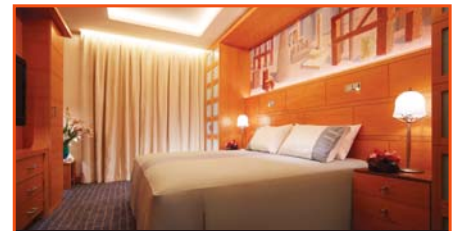

Hotel Michael™

www.rwsentosa.com

8 Sentosa Gateway, Sentosa Island, Singapore 099958
Tel | (65) 6577 8888

Room Amenities | 473 rooms and suites ■ LCD TV with 28 channels including a wide collection of latest movies and digital music, interactive TV ■ In-room safe ■ Minibar, kettle ■ Complimentary refreshments and mineral water

Hotel Facilities | Restaurants ■ Sky-Bar extended to pool deck ■ Resorts World Store ■ Teens Club ■ Chihuly Shop ■ Michael Graves Gallery ■ Premier Slots Club ■ Casino Hall ■ 24 hrs room service

Location | With breathtaking views of the harbour or the Merlion within Resorts World™ Sentosa.

Hotel Category | ★★★★★