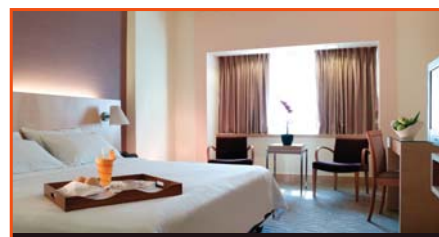

PARKROYAL on Beach Road

parkroyalhotels.com

7500 Beach Road, Singapore 199591
Tel | (65) 6505 5666

Room Amenities | 343 rooms and suites ■ In-room safe ■ Iron/ironing board ■ Minibar and coffee/tea making facilities ■ IDD telephone and voicemail

Hotel Facilities | 24 hrs room service ■ Business centre ■ Banquet and meeting facilities ■ St. Gregory and Fitness Centre ■ Outdoor swimming pool ■ Restaurants and bars ■ Laundry/dry cleaning services

Location | Located within the Central Business District and walking distance to convention centre, MRT stations and shopping malls.

Hotel Category | *Superior*
★★★★★