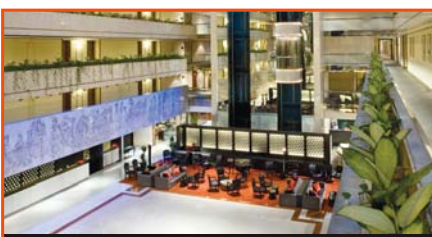

Concorde Hotel Singapore

singapore.concordehotelsresorts.com

100 Orchard Road, Singapore 238840
Tel | (65) 6733 8855

Room Amenities | 407 rooms ■ Minibar and coffee/tea making facilities ■ In-room safe ■ Iron/ironing board

Hotel Facilities | 24 hrs room service ■ Business centre, high speed Internet access ■ Outdoor swimming and children's pool, gymnasium ■ 2 restaurants ■ Lobby lounge, conference and banquet facilities ■ Welcome and hospitality lounge ■ Doctor-on-call

Location | In the heart of business, shopping and entertainment centre with public transport and MRT stations within walking distance.

Hotel Category | *Superior*
★★★★★