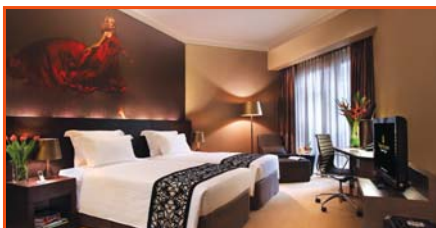

Grand Park Orchard

www.parkhotelgroup.com

270 Orchard Road, Singapore 238857
Tel | (65) 6603 8888

Room Amenities | 308 rooms and suites ■ Minibar and coffee/tea making facilities ■ IDD telephone and voice mail ■ In-room safe, iron/ironing board

Hotel Facilities | Broadband Internet access ■ 24 hrs room service ■ Business centre with conference facilities ■ Spa Park Asia (SPA) and fitness centre ■ Swimming pool ■ Restaurants and bars ■ Laundry/dry cleaning services

Location | The hotel enjoys a strategic location right in the centre of Singapore's vibrant and pulsating shopping district, Orchard Road.

Hotel Category | ★★★★★