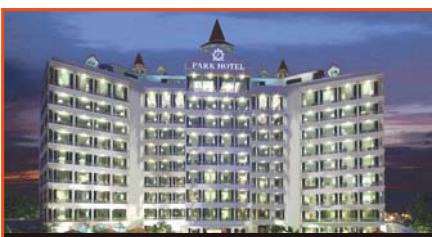

Park Hotel Clarke Quay

www.parkhotelgroup.com

1 Unity Street, Singapore 237983
Tel | (65) 6593 8888

Room Amenities | 336 rooms and suites ■ In-room safe ■ Complimentary daily newspaper ■ Coffee/tea making facilities

Hotel Facilities | Wired/wireless Internet ■ Business services and meeting facilities ■ 24 hrs fitness and pool facilities ■ Executive Club Floor and Lounge ■ Babysitting service ■ Concierge ■ Restaurant and lobby bar

Location | Along the Singapore River waterfront with accessibility to Orchard Road and Marina Bay.

Hotel Category | *Superior*
★★★★★