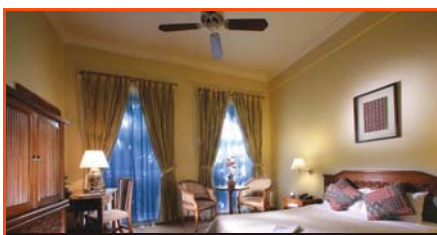

Albert Court Village Hotel

www.stayvillage.com

180 Albert Street, Singapore 189971

Tel | (65) 6339 3939

Room Amenities | 210 rooms ■ IDD telephone ■ In-room safe ■ Coffee/tea making facilities

Hotel Facilities | Babysitting service ■ Restaurant and bar ■ Gymnasium ■ Outdoor jacuzzi and steambath room ■ Tour desk ■ Wireless Internet access

Location | Sits in the heritage district near Little India and Bugis Village.

Hotel Category | *Superior*
★★★★★