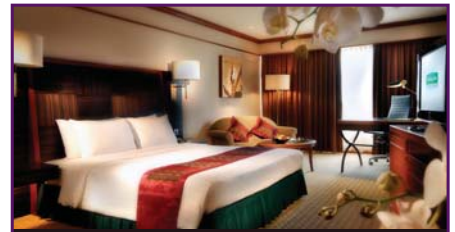

Holiday Inn Chiangmai

www.holidayinn.com/chiangmai

318/1 Chiangmai-Lamphun Road, T. Wat Kate, A. Muang Chiang Mai 50000, Thailand
Tel | (66) 5 327 5300

Room Amenities | 526 rooms and suites, with Mae Ping River or Doi Suthep Mountain view

Hotel Facilities | 24 hrs room service ■ Outdoor swimming pool with sun deck and snack bar ■ 2 restaurants, bar ■ Wi-Fi and Internet access ■ Fitness centre, sauna and steam ■ Traditional Thai massage ■ Tour and travel services, car rental ■ Business centre and 15 function rooms

Location | With easy access to business and shopping districts including Chiangmai Night Bazaar.

Hotel Category | ★★☆☆